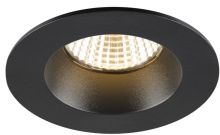

## Specifications SLV New Tria 68 Spot Aluminium Black Round 8.3W 500lm 38D - 930 Warm White | Cutout 68mm - Best Colour Rendering - Dimmable

[View Product](#)

### General Information

SKU	255697
EAN	4024163277594
Brand	SLV
Manufacturer Name	NEW TRIA 68 rec. ceiling light 3000K 38° IP 20 / IP 65 round BK
Any Lamp all-in warranty	5 Years
Average Lifetime (h)	50000

### Technical Information

Technology	LED Integrated
Voltage (V)	220-240
Dimmable	Dimmable
Colour Code	930 Warm White
Colour temperature (Kelvin)	3000 Warm White
Colour Rendering (Ra)	90-99
Colour of Light	White
Light colour options	Single Color
Luminous Efficacy (lm/W)	60.2
Beam Angle (degree)	38
Product Type Category	LED spotlight

### Fixture Information

Mounting Method	Recessed
Cut out (mm)	68
Optical Cover	Other
IP-rating	IP20
Operating Temperature	-20 to +35
Housing	Aluminium
Colour of the Fixture	Black
Emergency Lighting	No Emergency Unit
Tiltable	No
Fixture Connection	PI [Push-in connector 3-pole]
Series	New Tria